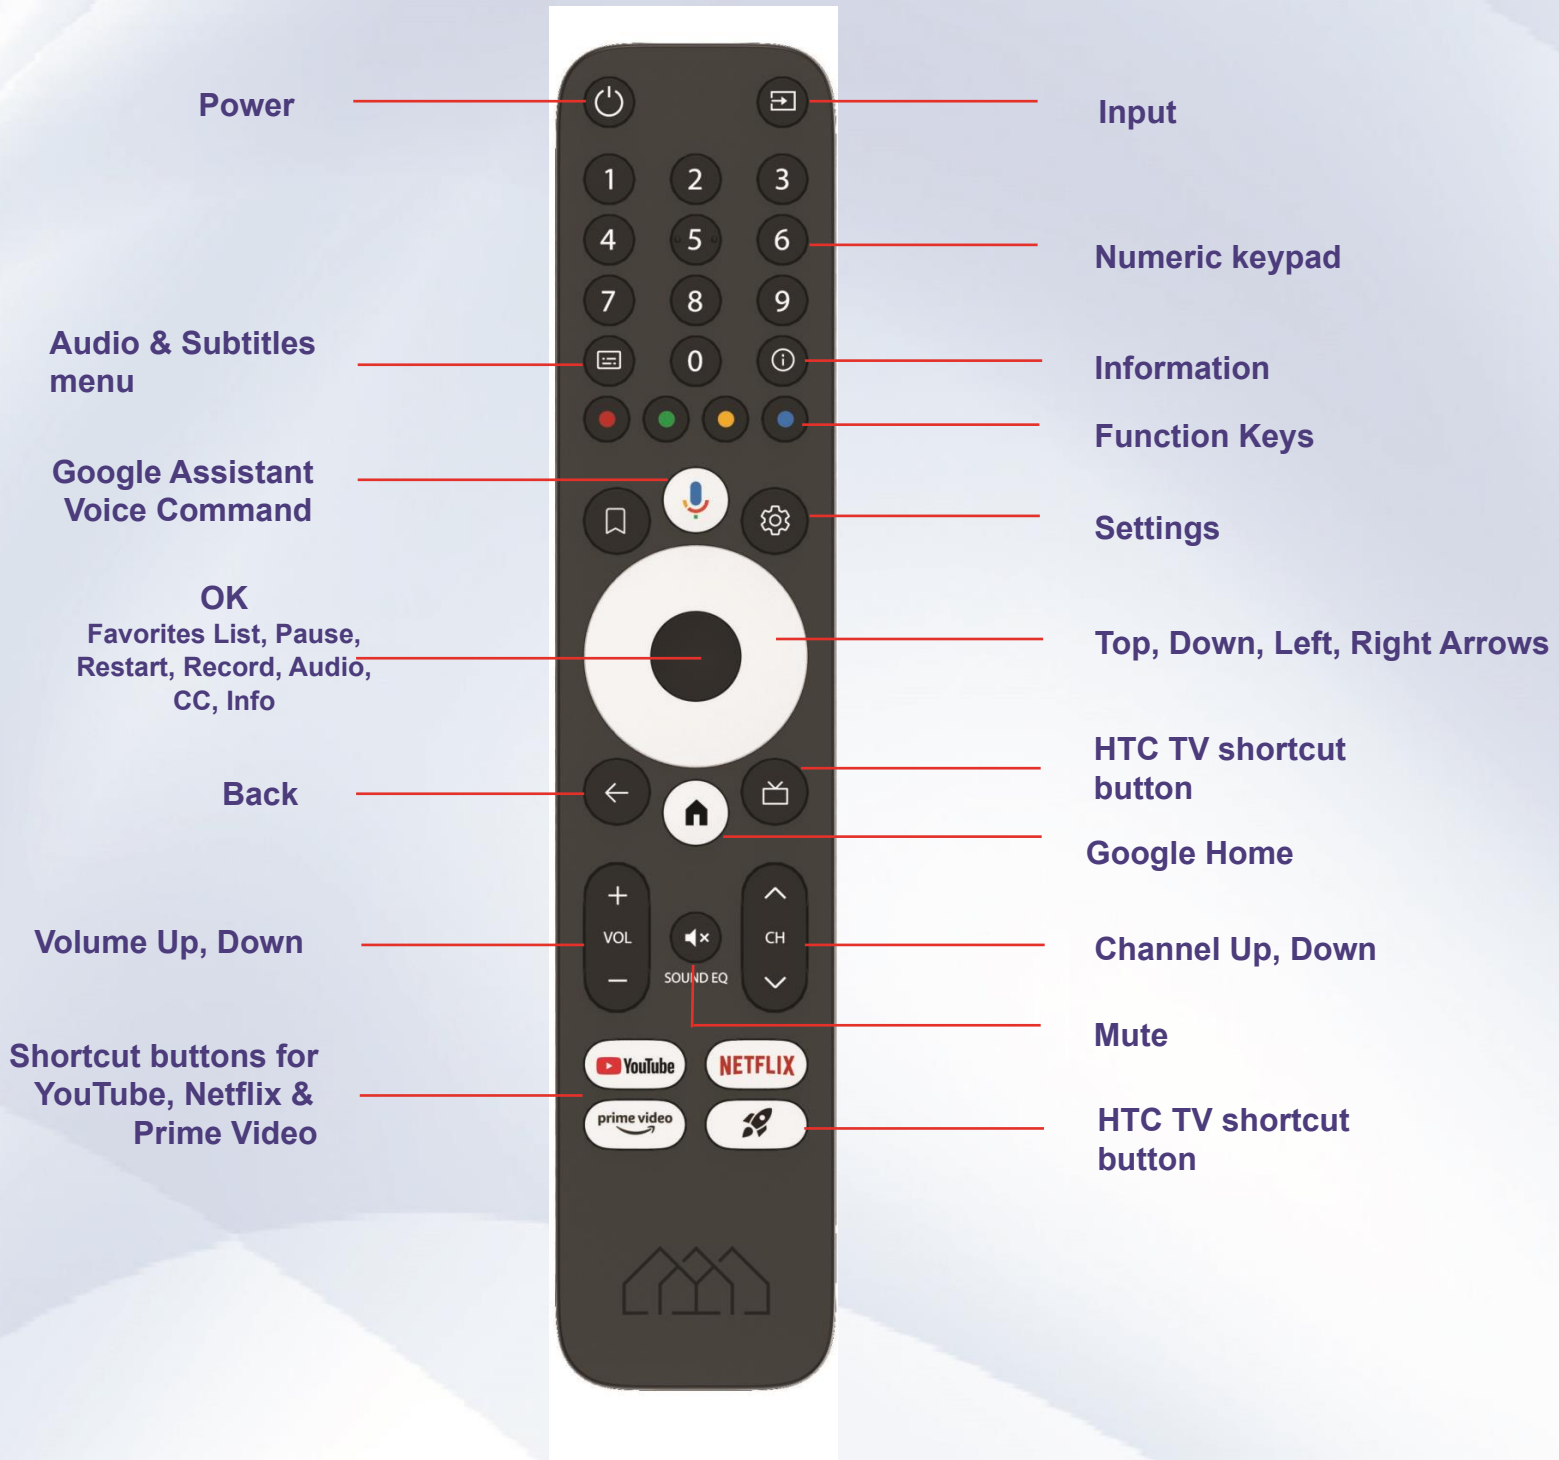

TRANSLITE GLOBAL REMOTE USER GUIDE

TRANSLITE GLOBAL REMOTE USER GUIDE

Opens TV guide

Opens DVR recordings screen

Opens DVR recordings screen or Guide

Starts a recording of the Live TV

REMOTE PAIRING